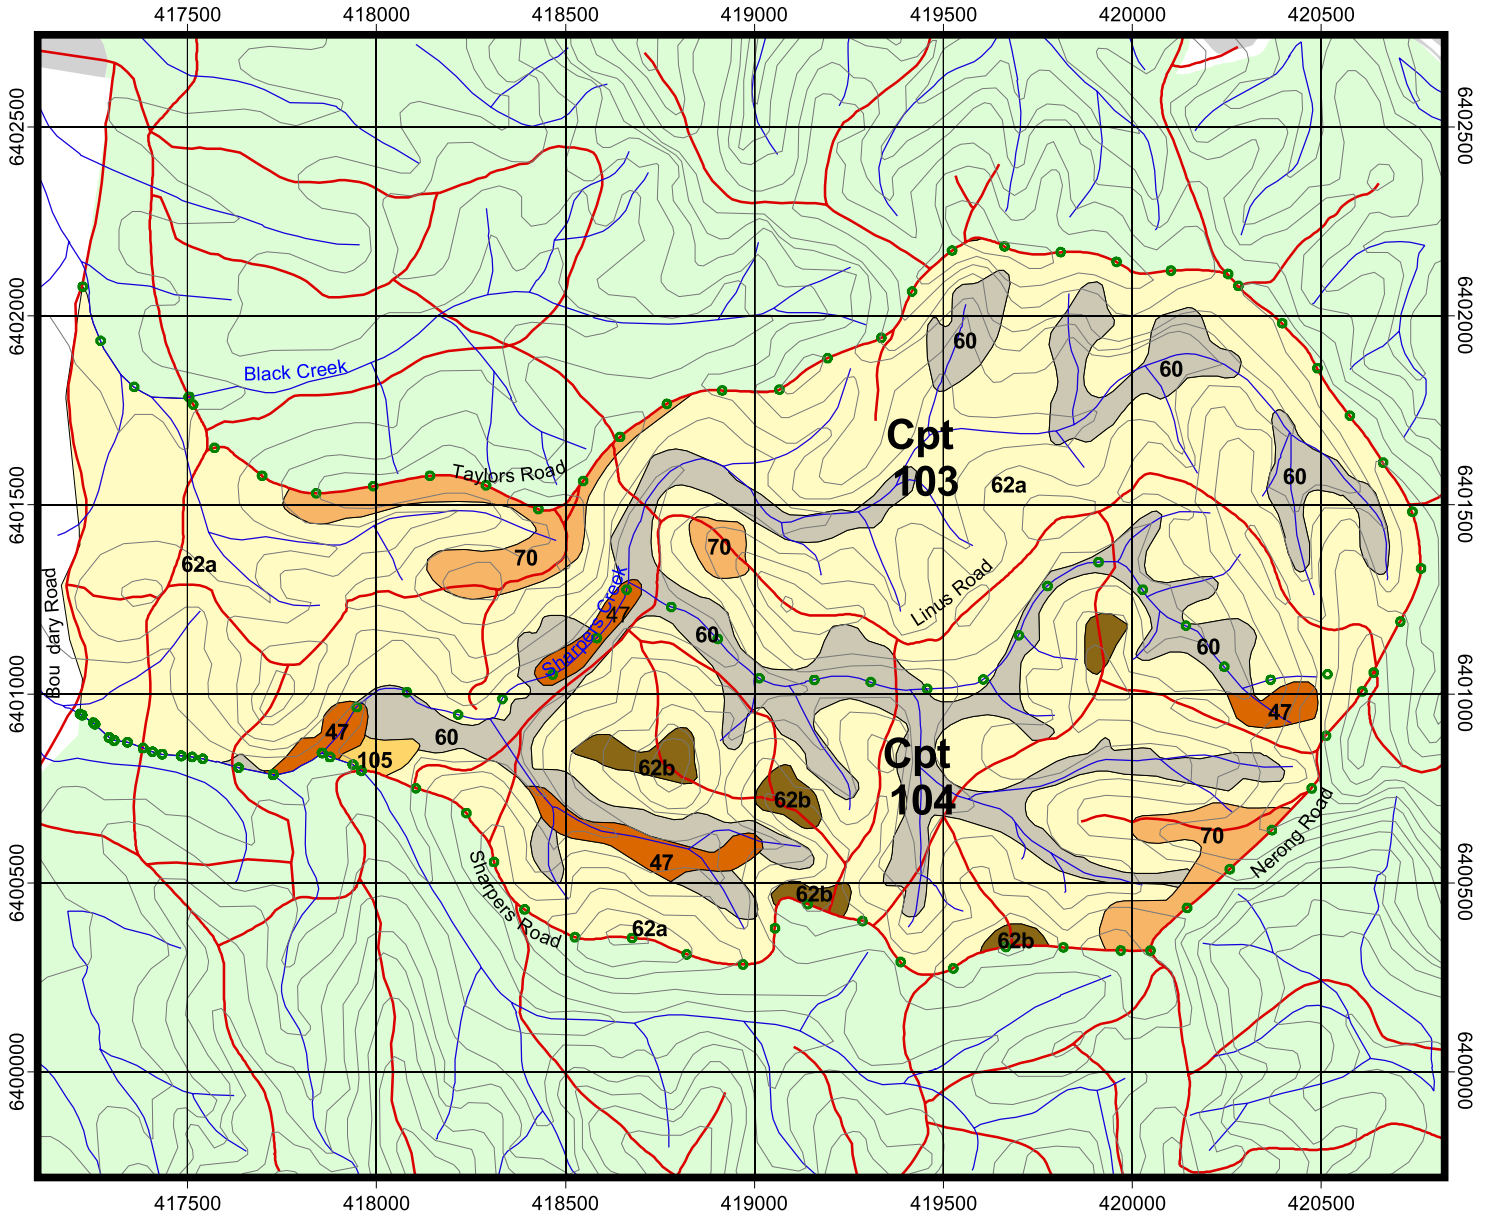

FOREST TYPE MAP

COMPARTMENTS 103 & 104 NERONG STATE FOREST

CENTRAL REGION

FOREST TYPES

- 47** Tallowwood - Sydney Blue Gum
- 60** Narrowleaved White Mahogany - Red Mahogany - Grey Ironbark - Grey Gum
- 62a** Grey Gum - Grey Ironbark - White Mahogany
- 62b** Grey Gum - Grey Ironbark - White Mahogany
- 70** Spotted Gum
- 105** Smoothbarked Apple

MAP FEATURES

- Roads
- CMA mapped drainage
- Contours - 10m interval
- Other State forest
- National park